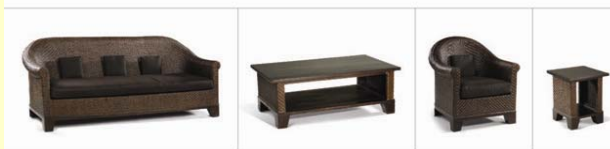

Rattan Premium
By
Cassowary

Tanzania
140101 chair
140102 table

PRT-140101
Tanzania Arm Chair

PRT-140102
Tanzania Round Table

▲ Farah 140103

▲ Sarah 140104

▲ Eileen 140105

PRT-140103
Farah Chair

Belopa
Arm chair 140134
Table 140135

PRT-140134
Belopa Arm Chair

PRT-140135
Belopa Table

140159 **Grand Canyon set**

PRT-140159
Grand Canyon Set

PRT-140139
Dawson Dining Chair

PRT-140140
Dawson Table

PRT-140141
Denver Sofa Set