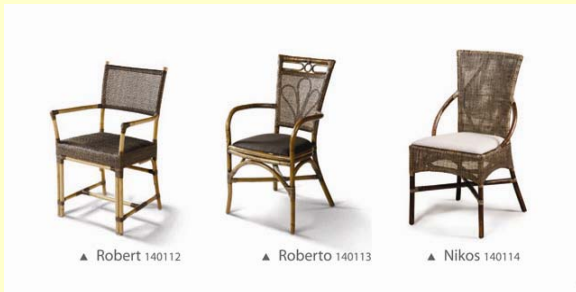

Rattan Premium
By
Cassowary

Tanzania
140101 chair
140102 table

PRT-140101
Tanzania Arm Chair

PRT-140102
Tanzania Round Table

▲ Farah 140103

▲ Sarah 140104

▲ Eileen 140105

PRT-140103
Farah Chair

PRT-140104
Sarah Chair

PRT-140405
Eileen Chair

▲ Paul 140109

▲ Makis 140110

▲ Kostas 140111

PRT-140109
Paul Chair

PRT-140110
Makis Chair

PRT-140111
Kostas Chair

Bonn 140115

PRT-140115
Bonn Arm Chair

▲ Robert 140112

▲ Roberto 140113

▲ Nikos 140114

PRT-140112
Robert Chair

PRT-140113
Roberto Chair

PRT-140114
Nikos Chair